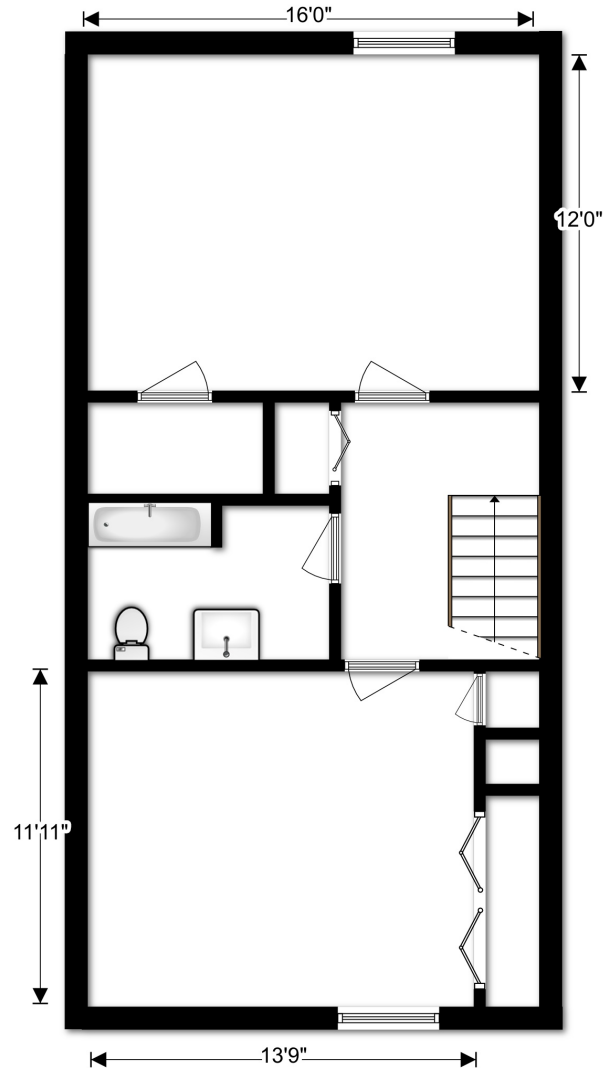

## TWO BEDROOM (2BDR-TH-C)

**1,053** sq. ft.

2TH - Two Bedroom / One and a Half Bath Floorplan

## TWO BEDROOM (2BDR-TH-C)

For pricing visit us online at:  
carriageparkapts.com or call

**412-330-1600**

 Service & Other Assistance Animals Welcome

All measurements and square footages are approximate. Room sizes may vary.