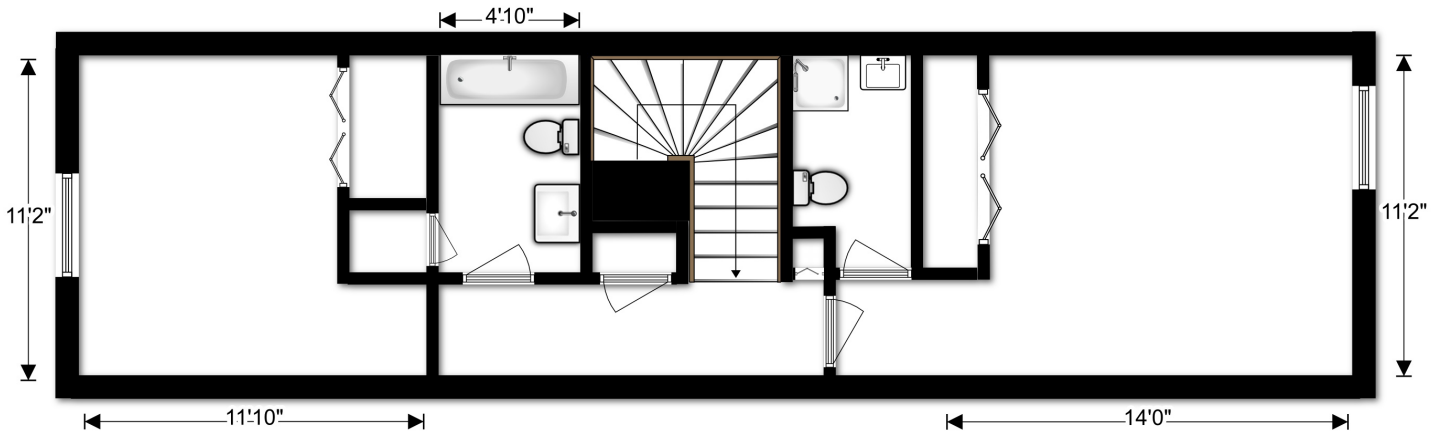

CARRIAGE PARK APARTMENTS

TWO BEDROOM (2BDR-TH-A)

1,000 sq. ft.

2TX - Two Bedroom / Two Bath Floorplan

TWO BEDROOM (2BDR-TH-A)

For pricing visit us online at:
carriageparkapts.com or call

412-330-1600

Service & Other Assistance Animals Welcome

All measurements and square footages are approximate. Room sizes may vary.

Call Us: 412-330-1600 | Email Us: info@carriageparkapts.com

Office Hours: Monday - Saturday 9:00 am - 6:00 pm | Sunday by appointment only