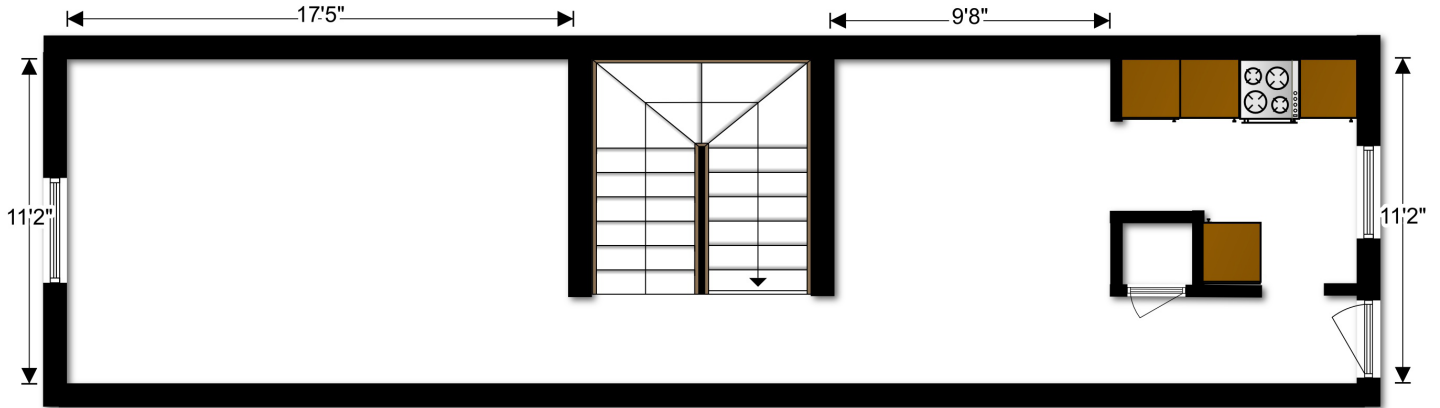

CARRIAGE PARK APARTMENTS

TWO BEDROOM (2BDR-TH-A)

1,000 sq. ft.

2TX - Two Bedroom / Two Bath Floorplan

TWO BEDROOM (2BDR-TH-A)

For pricing visit us online at:
carriageparkapts.com or call

412-330-1600

Service & Other Assistance Animals Welcome

All measurements and square footages are approximate. Room sizes may vary.

Call Us: 412-330-1600 | Email Us: info@carriageparkapts.com

Office Hours: Monday - Saturday 9:00 am - 6:00 pm | Sunday by appointment only