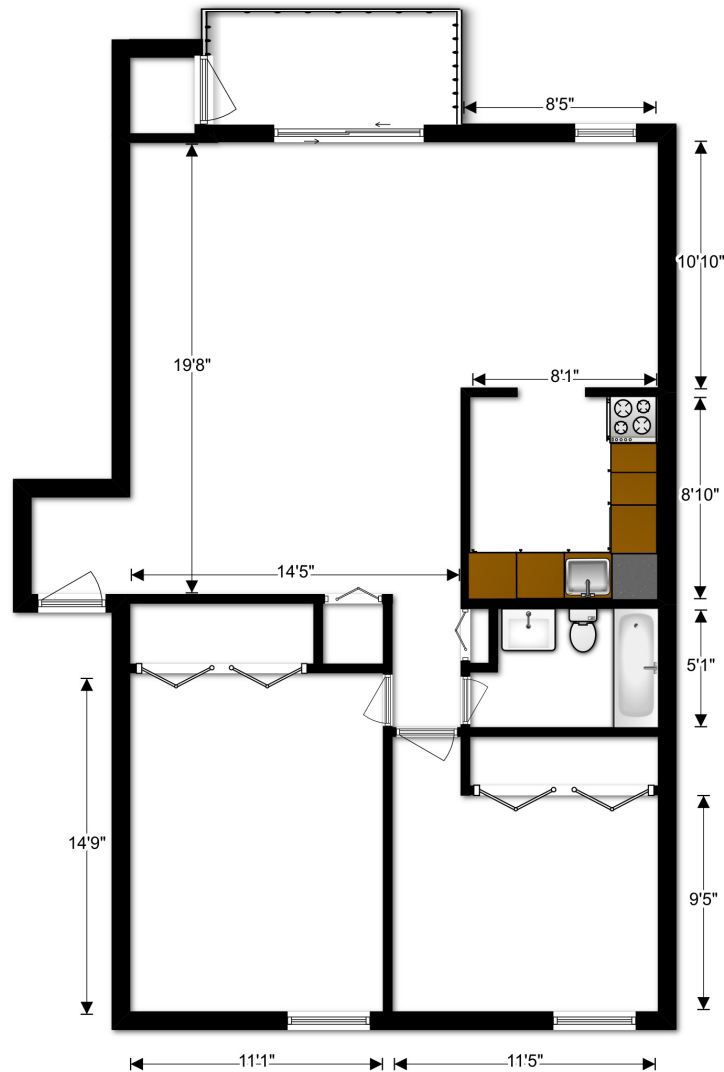

## TWO BEDROOM (GARDEN - A)

**875** sq. ft.

2EG - Two Bedroom / Floorplan