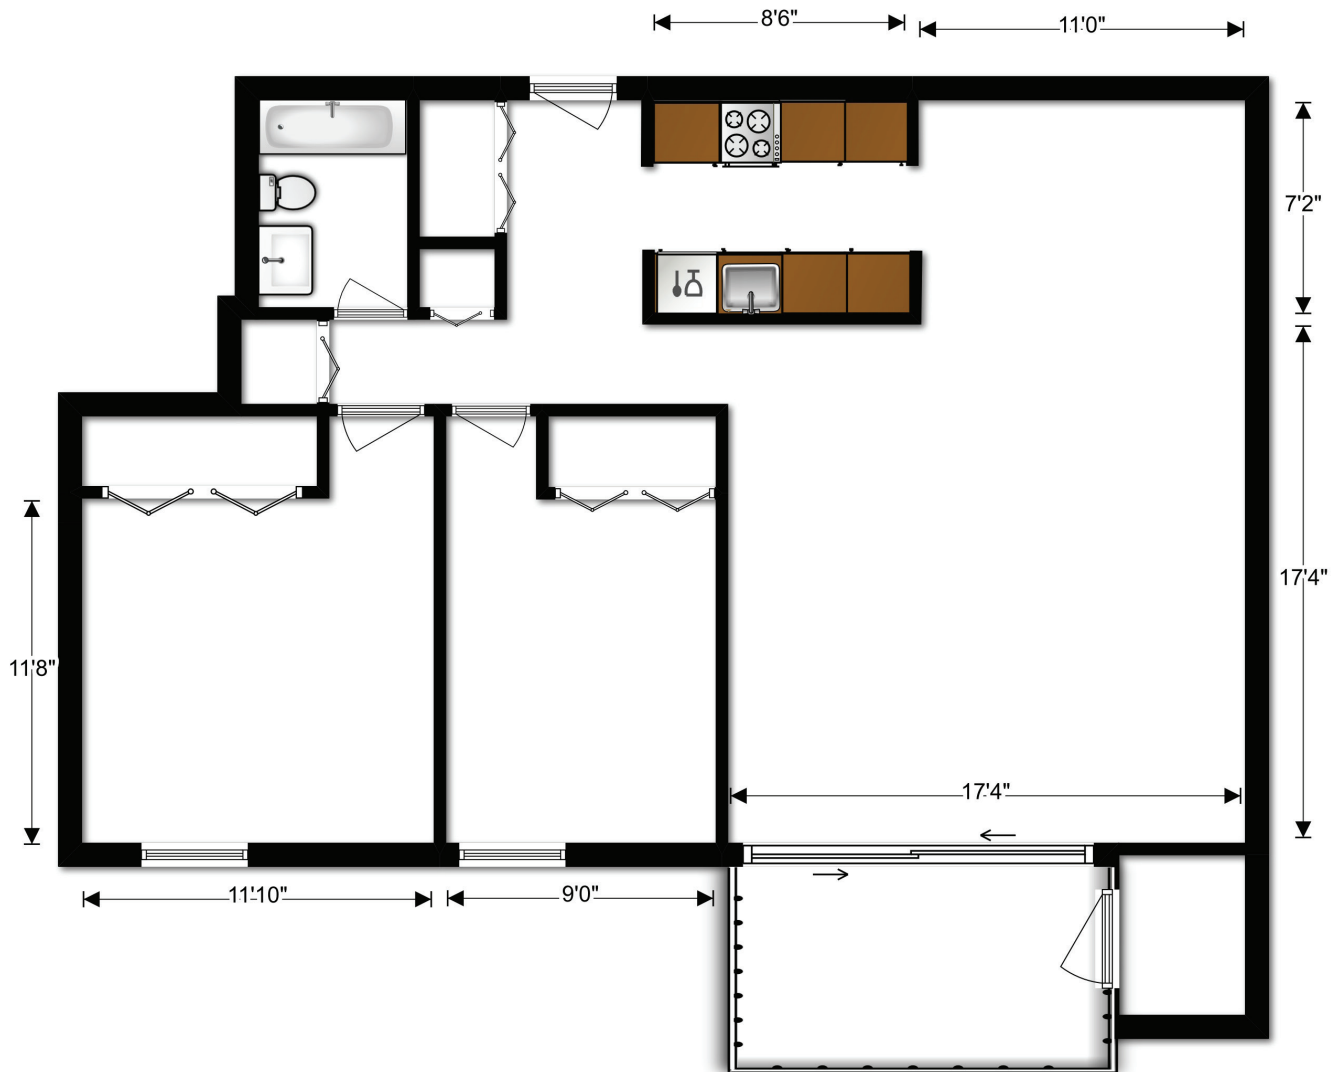

CARRIAGE PARK APARTMENTS

ONE BEDROOM / DEN (SOUTHWARD - B)

760 sq. ft.

One Bedroom / Den / One Bath Floorplan

ONE BEDROOM / DEN SOUTHWARD-B

For pricing visit us online at:
carriageparkapts.com or call

412-330-1600