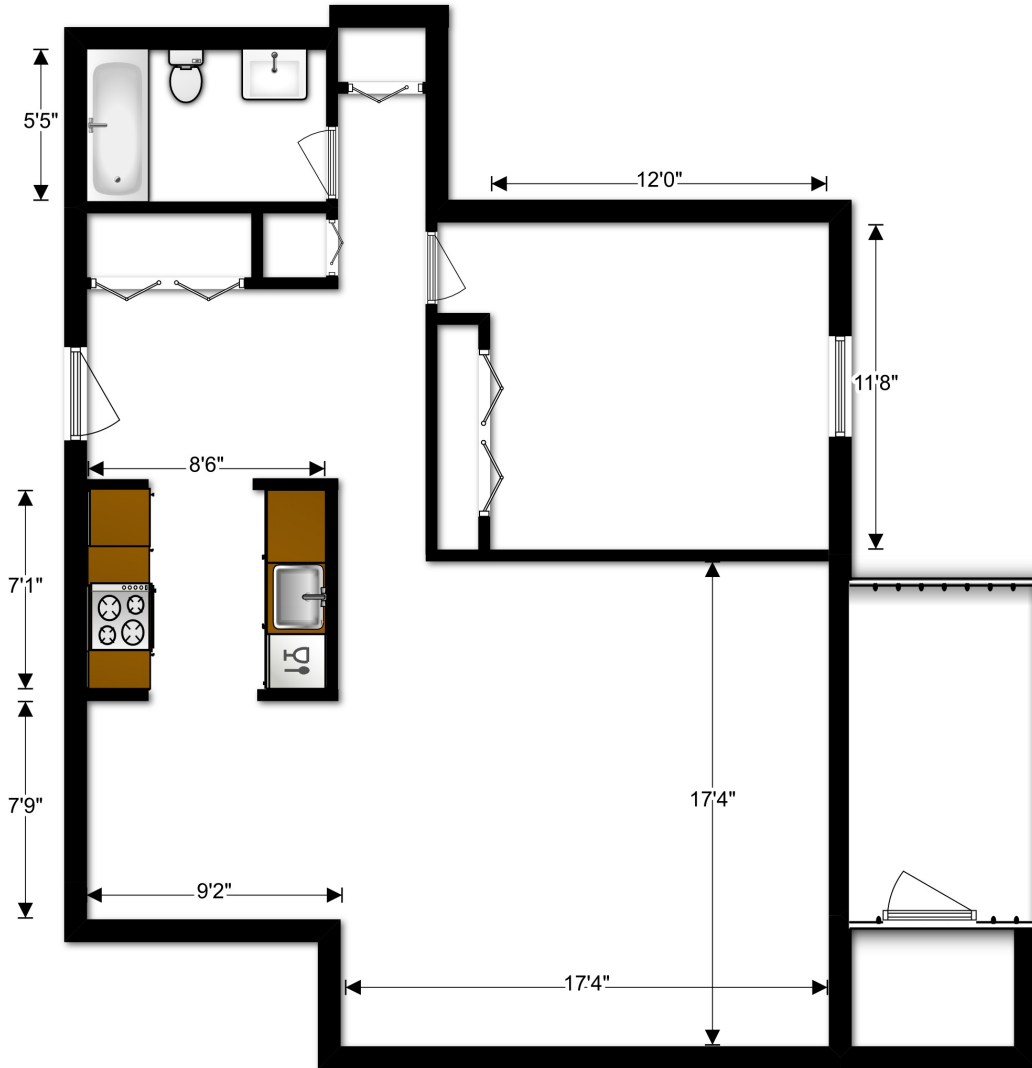

CARRIAGE PARK APARTMENTS

ONE BEDROOM (SOUTHWARD - A)

610 sq. ft.

1A1 - One Bedroom / One Bath Floorplan

ONE BEDROOM SOUTHWARD-A

For pricing visit us online at:
carriageparkapts.com or call

412-330-1600

Service & Other Assistance Animals Welcome

All measurements and square footages are approximate. Room sizes may vary.

Call Us: 412-330-1600 | **Email Us:** info@carriageparkapts.com

Office Hours: Monday - Saturday 9:00 am - 6:00 pm | Sunday by appointment only