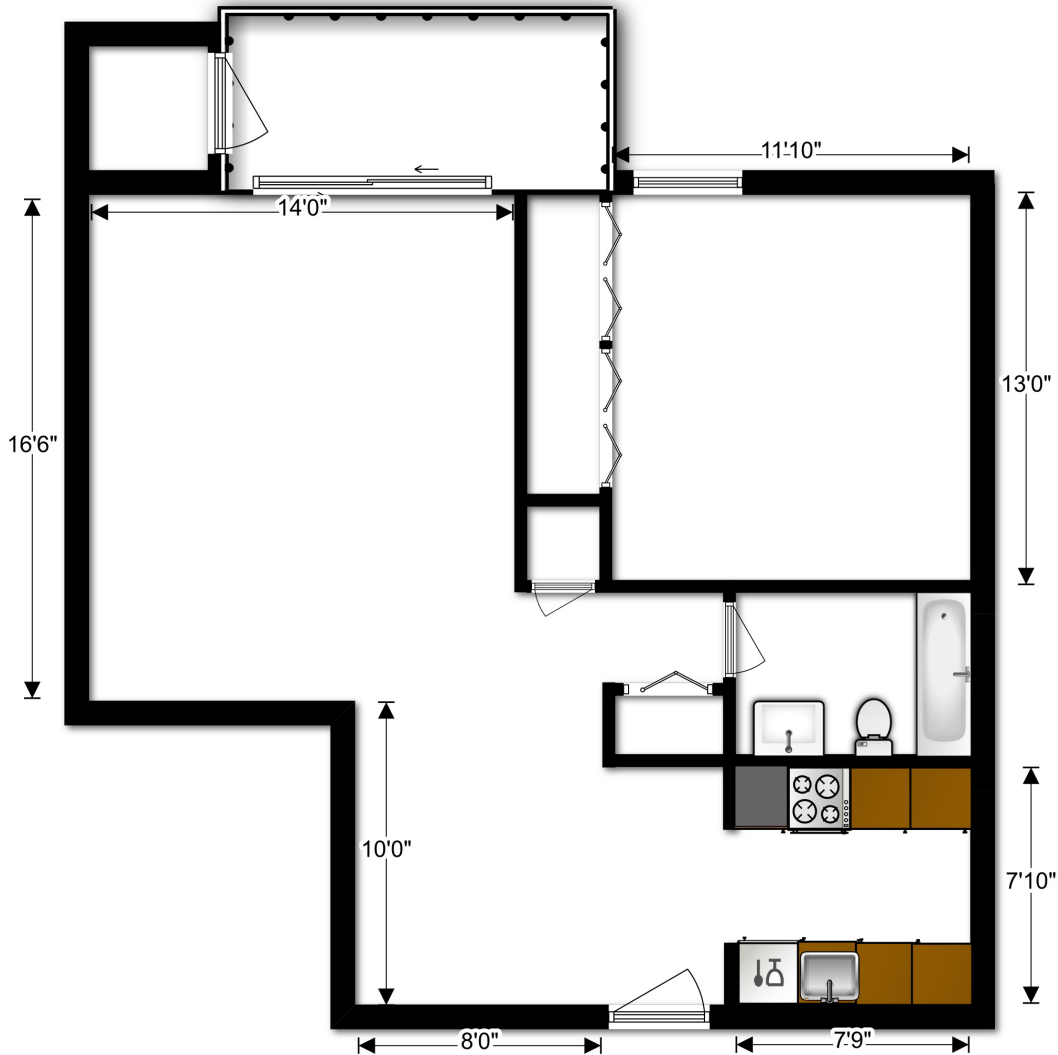

CARRIAGE PARK APARTMENTS

ONE BEDROOM (CAMELOT - B)

580 sq. ft.

1B4 - One Bedroom / One Bath Floorplan

ONE BEDROOM CAMELOT-B

For pricing visit us online at:
carriageparkapts.com or call

412-330-1600

 Service & Other Assistance Animals Welcome

All measurements and square footages are approximate. Room sizes may vary.

Call Us: 412-330-1600 | **Email Us:** info@carriageparkapts.com

Office Hours: Monday - Saturday 9:00 am - 6:00 pm | **Sunday** by appointment only