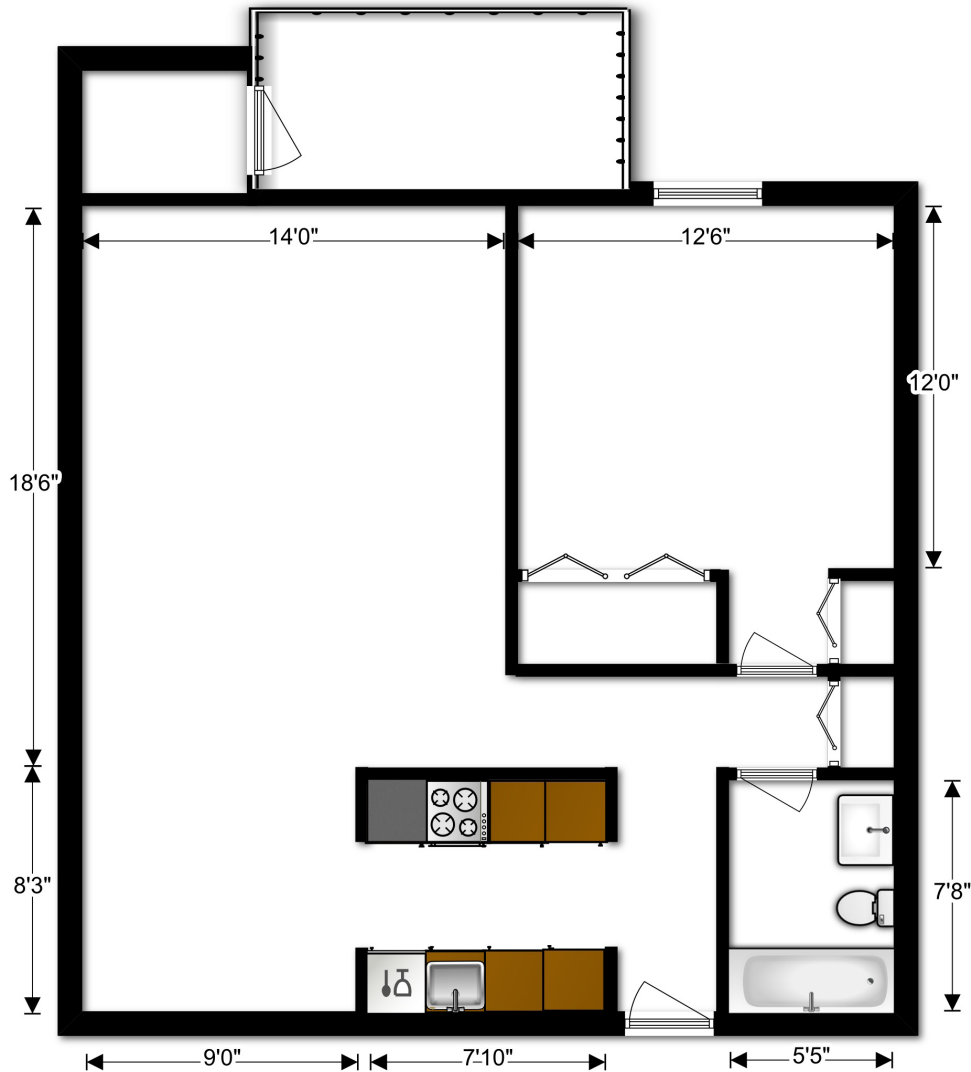

## ONE BEDROOM (CAMELOT - A)

**670** sq. ft.

1A4 - One Bedroom / One Bath Floorplan