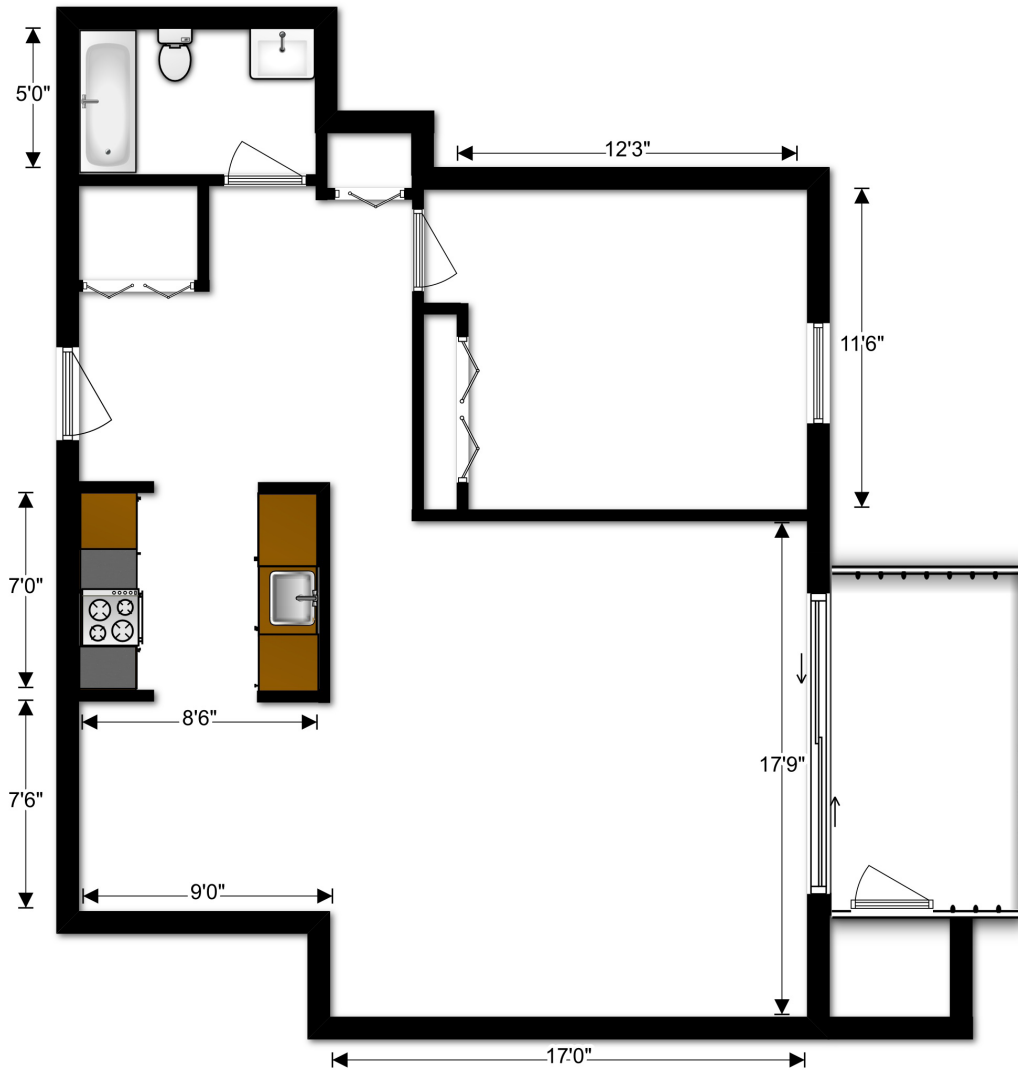

CARRIAGE PARK APARTMENTS

ONE BEDROOM (PARKRIDGE)

635 sq. ft.

IC6 - One Bedroom / One Bath Floorplan

ONE BEDROOM (PARKRIDGE)

For pricing visit us online at:
carriageparkapts.com or call

412-330-1600

Service & Other Assistance Animals Welcome

All measurements and square footages are approximate. Room sizes may vary.

Call Us: 412-330-1600 | **Email Us:** info@carriageparkapts.com

Office Hours: Monday - Saturday 9:00 am - 6:00 pm | **Sunday** by appointment only