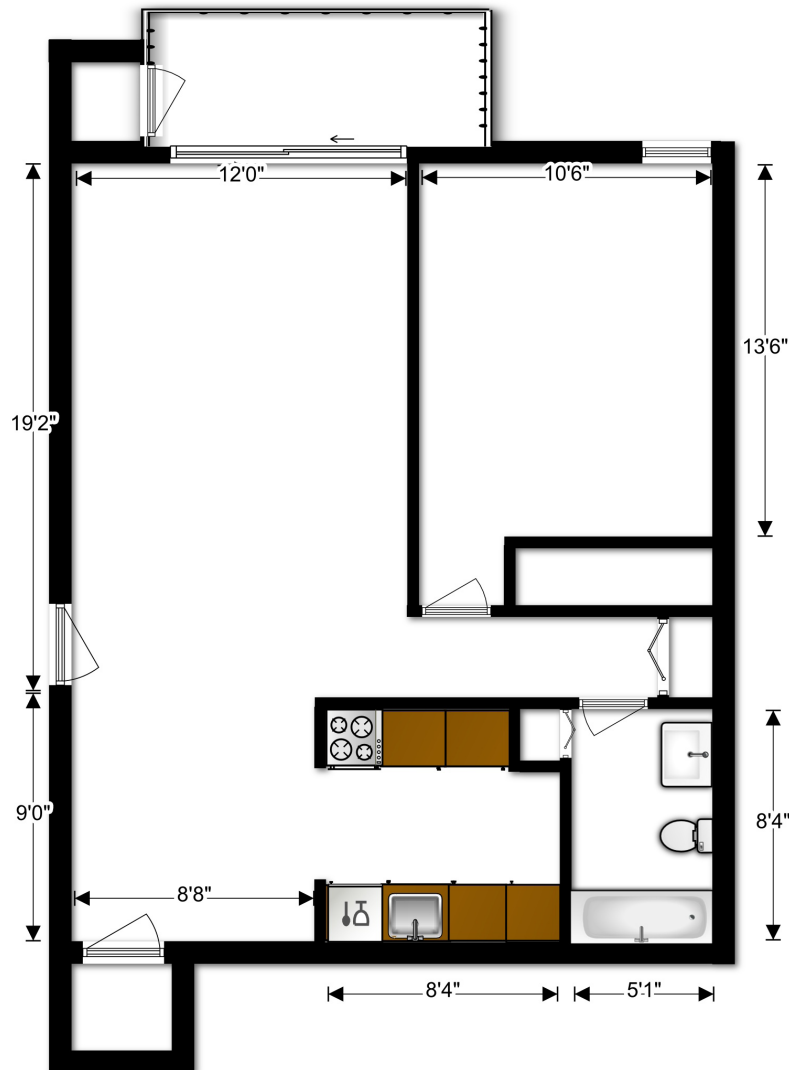

CARRIAGE PARK APARTMENTS

ONE BEDROOM ONE BATH (GARDEN - C)

635 sq. ft.

1CG - One Bedroom / One Bath Floorplan

1 BEDROOM 1 BATH (GRDN-C)

For pricing visit us online at:
carriageparkapts.com or call

412-330-1600

Service & Other Assistance Animals Welcome

All measurements and square footages are approximate. Room sizes may vary.

Call Us: 412-330-1600 | **Email Us:** info@carriageparkapts.com

Office Hours: Monday - Saturday 9:00 am - 6:00 pm | **Sunday** by appointment only