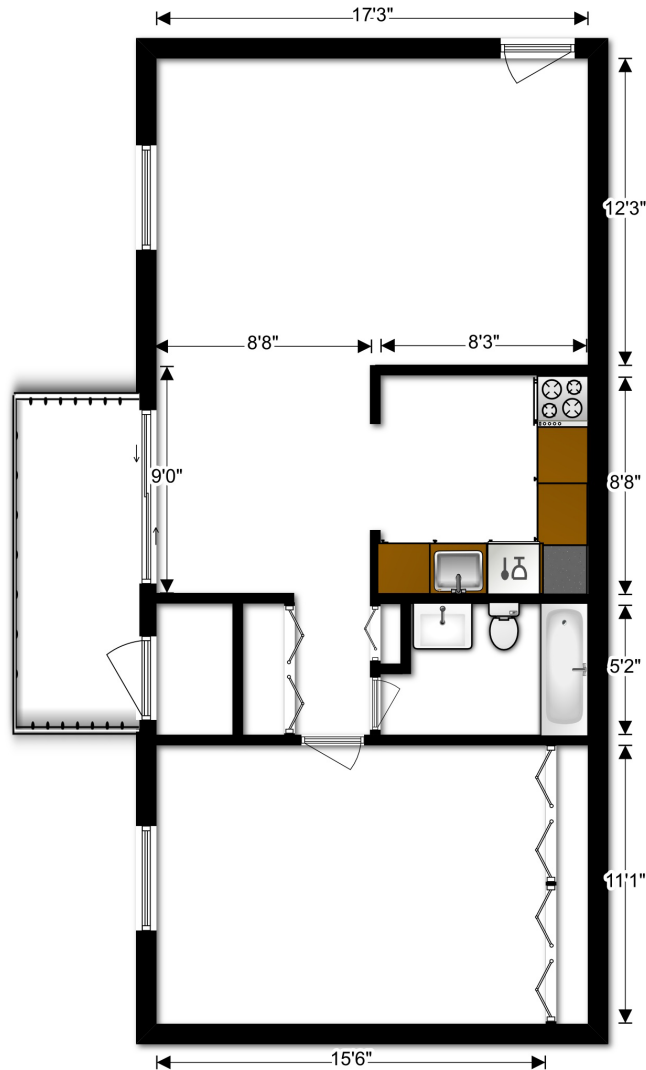

CARRIAGE PARK APARTMENTS

ONE BEDROOM ONE BATH (GARDEN - B)

656 sq. ft.

1DG - One Bedroom / One Bath Floorplan

1 BEDROOM 1 BATH (GRDN-B)

For pricing visit us online at:
carriageparkapts.com or call

412-330-1600