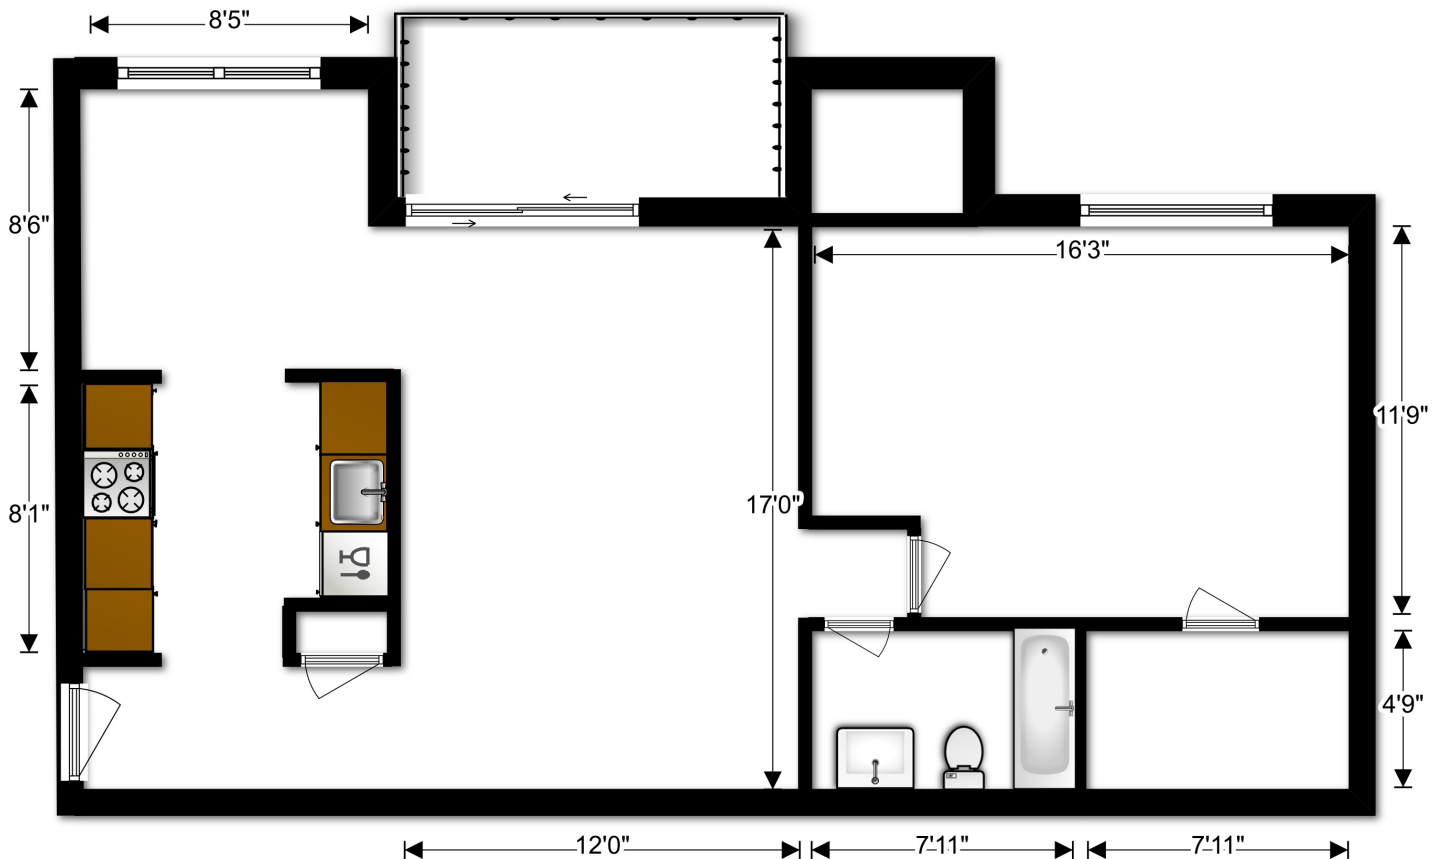

## ONE BEDROOM ONE BATH (GARDEN - A)

**698** sq. ft.

1G - One Bedroom / One Bath Floorplan